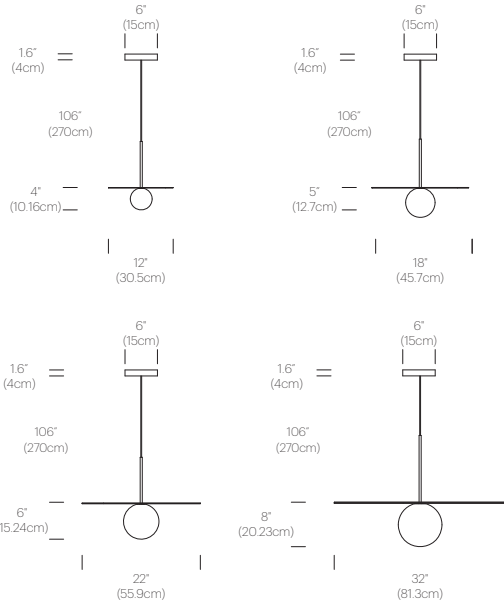

Bola Disc 32 (Rose Gold):	BOLA 32 RGD
Bola Disc 32 (Gunmetal):	BOLA 32 GUN
Bola Disc 32 (Gloss White/Chrome):	BOLA 32 WHT
Bola Disc 32 (Matte Black):	BOLA 32 BLK

FINISHES

BOLA DISC

DIMENSIONS

BOLA DISC 12, 18, 22, 32

LIGHT CONTROL

Hard-wired, 0-10V and ELV compatible

FEATURES

Fully Dimmable
Shade Options: 12"(30cm), 18"(46cm), 22"(56cm), 32"(81cm) Discs

SPECIFICATIONS

Voltage: 120-277V 50/60Hz
Power Consumption: 6W (12", 18"), 12W (22"), 20W (32")
Color Temperature: 2700K - 1800K (Warm Dim)
Note: 3000K CCT models and 2700 CCT models Available Upon Request
Luminosity: 290Lm (12"), 290Lm (18"), 800Lm (22"), 1625Lm (32")
Luminaire Efficacy: 65 Lumens/Watt (average)
Color Rendition Index: 95 CRI
50K hour lifespan
Cord Length: 8.9' (2.7m) (Field cuttable)
1 year warranty

CERTIFICATIONS

PACKAGING WEIGHT AND DIMENSIONS

Bola Disc 12	4LBS	15" X 7"
(Steel Shade)	1.8KG	38cm X 18cm
Bola Disc 12	2.4LBS	15" X 7"
(White Aluminum Shade)	1.1KG	38cm X 18cm
Bola Disc 18	8.6LBS	20.75" X 8"
(Steel Shade)	3.9KG	53cm X 20cm
Bola Disc 18	6.75LBS	20.75" X 8"
(White Aluminum Shade)	3KG	53cm X 20cm
Bola Disc 22	12.25LBS	24" X 10"
(Steel Shade)	5.6KG	61cm X 25cm
Bola Disc 22	9LBS	24" X 10"
(White Aluminum Shade)	4.1KG	61cm X 25cm
Bola Disc 32	23.8LBS	34.5" X 10.5"
(Steel Shade)	10.8KG	87.6cm X 27cm
Bola Disc 32	17.5LBS	34.5" X 10.5"
(White Aluminum Shade)	7.9KG	87.6cm X 27cm

NOTES

Pablo

Pablo